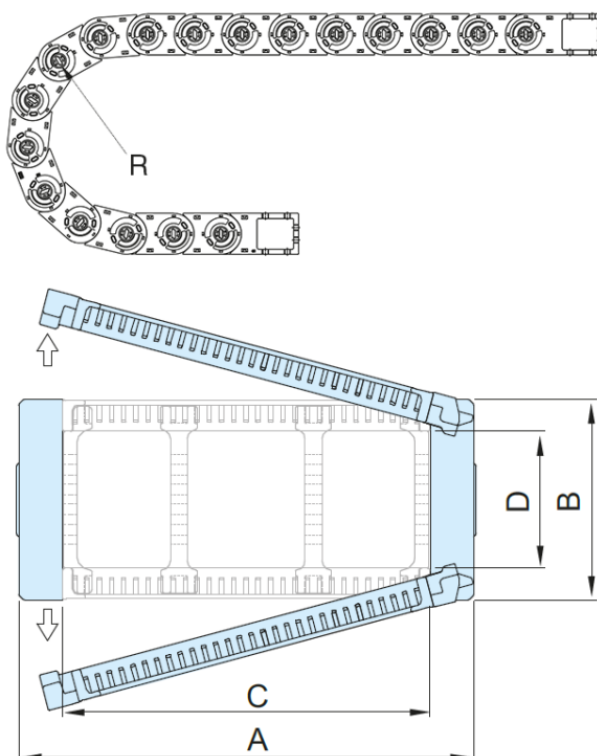

Article number: 18ST095N175R200

Description: ST Shift cable chain, ST095N.175 Radius 200 - Hoved nr. (1LK)
Type ST 095N.175.R200

Measures

A = 213

B = 82

C = 175

D = 56

I = 95

R = 200